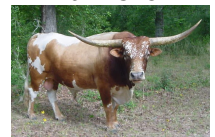

VJ NESTOR

JACKIE LYNN 171

Spanish Desperado MC21

CARMON SANTANA B R3